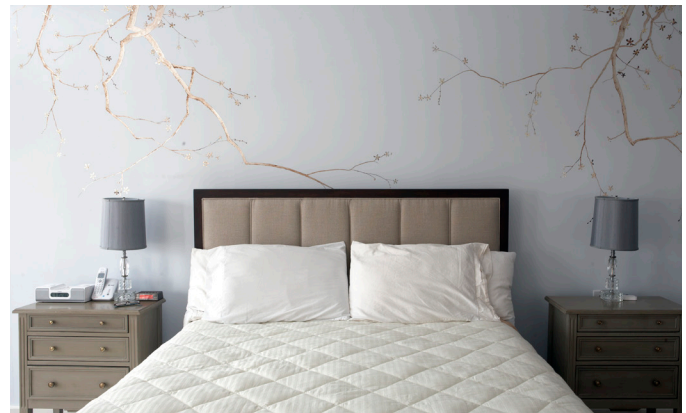

Master Bedroom Suite

This second floor suburban bedroom suite in this house dating from the 1920's was completely reoriented and reconfigured to create the feeling of intimacy and calm that comes from natural materials, imagery, and intimately scaled spaces. An eclectic blend of custom and found furnishings blends the old world charm of the house with the calm that comes from modern, functional furnishings and carefully selected color accents. The natural hues of custom walnut veneer cabinetry, silver leaf branches ornamenting the wall above the bed, and billowing sheer curtains over an expanse of new windows contribute to the illusion of being in the trees. Serene pale blues recall the sky, and are juxtaposed with silver, copper, aged brass; shades of green, and warm woods throughout. Personal articles are elegantly stowed away in custom-built cabinetry in bedside bookcases, bathroom nooks, and closets. A custom teak vanity and cabinetry, and free standing bathtub provide a dramatic focal point in the bathroom. "His-and-hers" closets with distinct ambience and custom functions were designed to reflect personal style and individual storage needs of the couple.